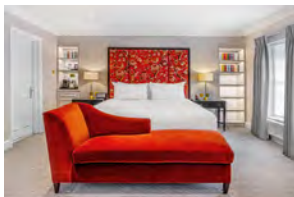

FLEMINGS

MAYFAIR

Located in the heart of London's fashionable Mayfair and minutes' from Green Park, Piccadilly Circus, Buckingham Palace and New Bond Street

Guaranteed Australian Dollar Package Rates from $950 inclusive of VAT

Minimum two night stay based on 2 people sharing. Package rates include:

- A $100 credit to be used at:
  - Ormer Mayfair for lunch or dinner
  - Manetta's Bar
  - The Drawing Room for lunch
- Full English breakfast
- Round trip transfers to and from:
  - Heathrow Airport
  - Gatwick Airport ($115 supplement one way)
  - London City Airport
  - St Pancras International - Eurostar

WORLD IN STYLE
DESTINATION & HOTEL MARKETING

7-12 HALF MOON STREET | MAYFAIR | LONDON | W1J 7BH

email: reservations@flemings.co.uk | tel: +44 (0) 20 7499 0000 | visit: www.flemings.co.uk