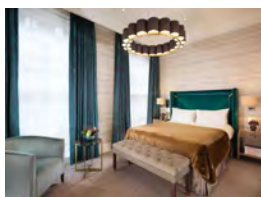

FLEMINGS

MAYFAIR

Located in the heart of London's fashionable Mayfair and minutes' from Green Park, Piccadilly Circus, Buckingham Palace and New Bond Street

Guaranteed Australian Dollar Package Rates from $950 inclusive of VAT

Minimum two night stay based on 2 people sharing. Package rates include:

- A $100 credit to be used at:
  - Ormer Mayfair for lunch or dinner
  - Manetta's Bar
  - The Drawing Room for lunch
- Full English breakfast
- Round trip transfers to and from:
  - Heathrow Airport
  - Gatwick Airport ($115 supplement one way)
  - London City Airport
  - St Pancras International - Eurostar

WORLD IN STYLE
DESTINATION & HOTEL MARKETING

7-12 HALF MOON STREET | MAYFAIR | LONDON | W1J 7BH

email: reservations@flemings.co.uk | tel: +44 (0) 20 7499 0000 | visit: www.flemings.co.uk