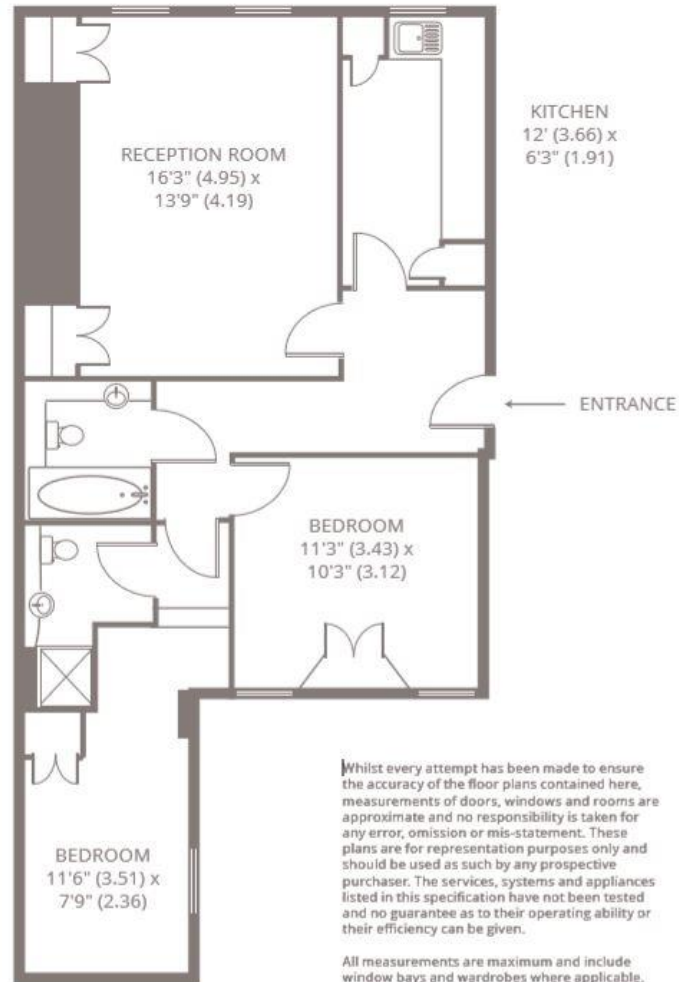

# Presentation

2-bed Apartment – 726ft<sup>2</sup> / 67m<sup>2</sup>

SMALL  
LUXURY  
HOTELS  
OF THE WORLD™

*Independently minded*

## MAYFAIR

Whilst every attempt has been made to ensure the accuracy of the floor plans contained here, measurements of doors, windows and rooms are approximate and no responsibility is taken for any error, omission or mis-statement. These plans are for representation purposes only and should be used as such by any prospective purchaser. The services, systems and appliances listed in this specification have not been tested and no guarantee as to their operating ability or their efficiency can be given.

All measurements are maximum and include window bays and wardrobes where applicable.