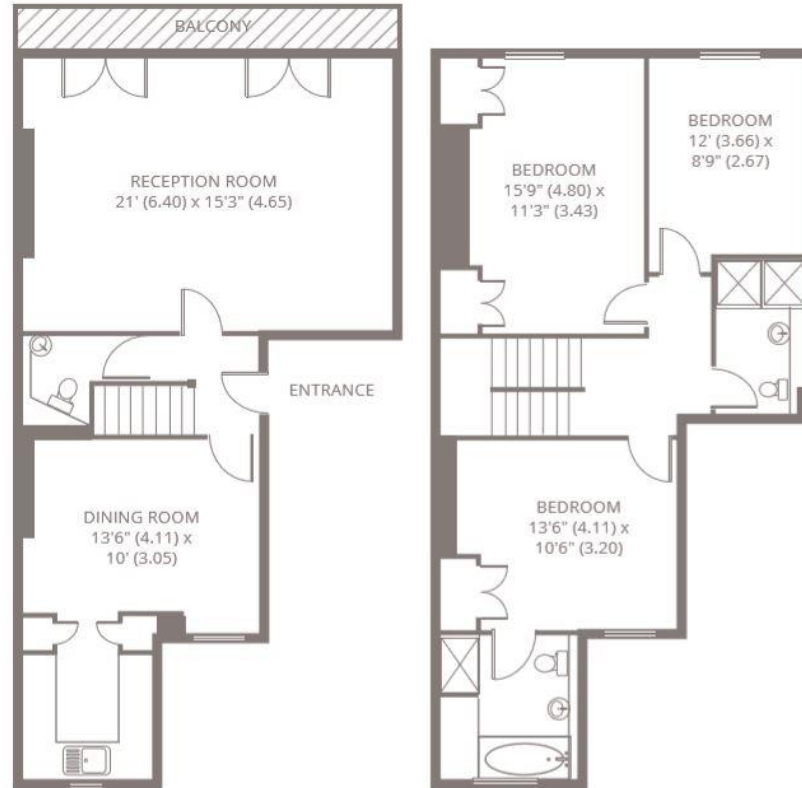

FLEMINGS

MAYFAIR

APPROXIMATE GROSS INTERNAL FLOOR AREA
1241 SQFT / 116 SQM

FIRST FLOOR GROSS INTERNAL FLOOR AREA
611 SQFT / 57 SQM

SECOND FLOOR GROSS INTERNAL FLOOR AREA
630 SQFT / 59 SQM