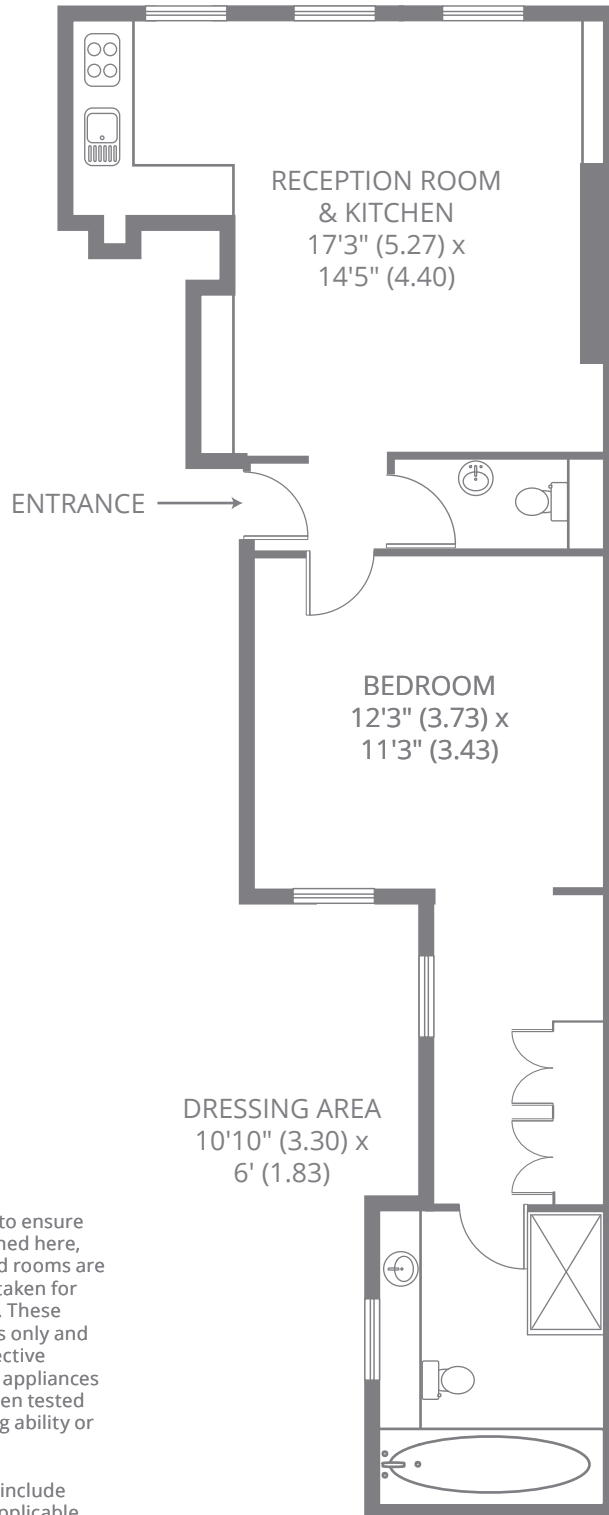

703
One Bedroom Apartment

Whilst every attempt has been made to ensure the accuracy of the floor plans contained here, measurements of doors, windows and rooms are approximate and no responsibility is taken for any error, omission or mis-statement. These plans are for representation purposes only and should be used as such by any prospective purchaser. The services, systems and appliances listed in this specification have not been tested and no guarantee as to their operating ability or their efficiency can be given.

All measurements are maximum and include window bays and wardrobes where applicable.

APPROXIMATE GROSS INTERNAL FLOOR AREA
581 SQFT / 54 SQM