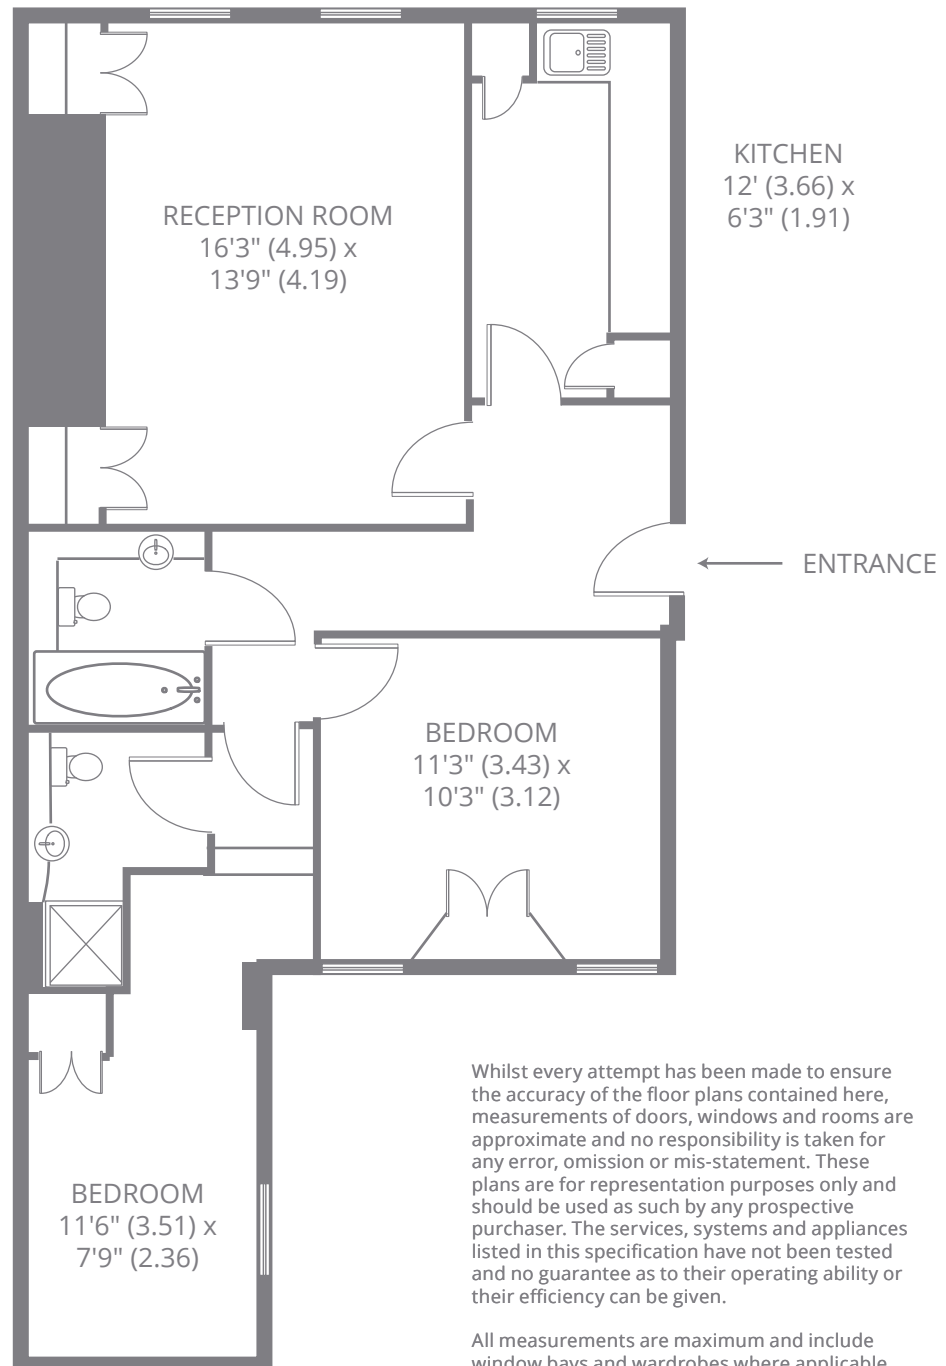

## Two Bedroom Apartment

APPROXIMATE GROSS INTERNAL FLOOR AREA  
726 SQFT / 67 SQM