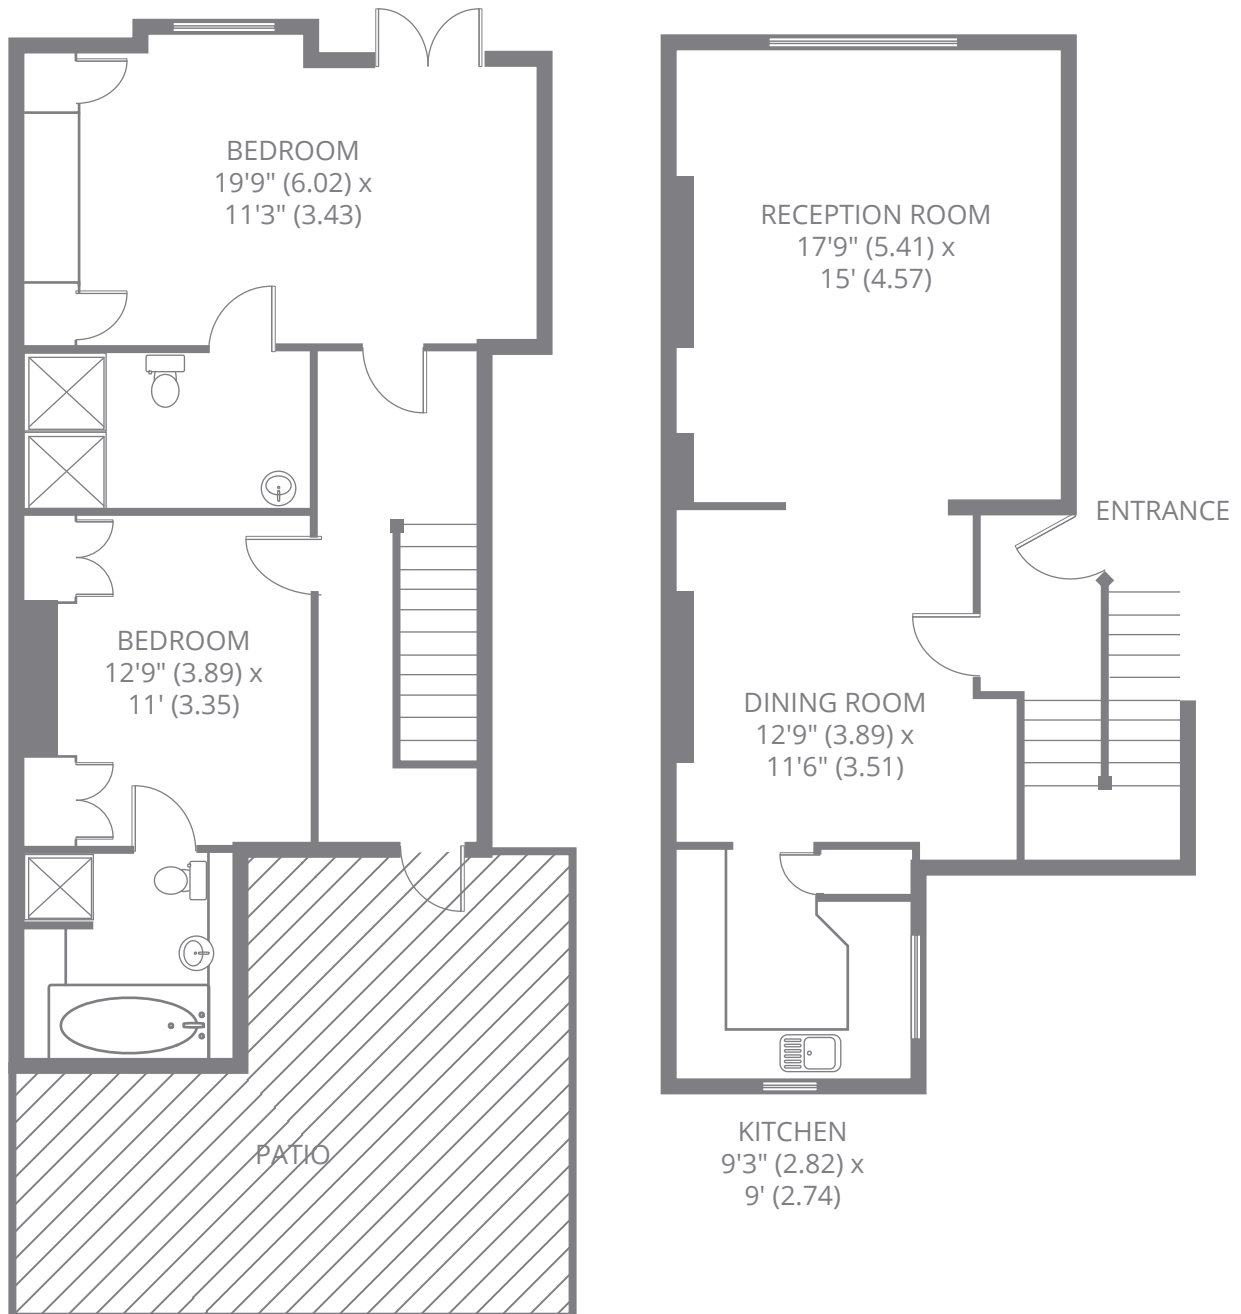

The Diamond Suite

Whilst every attempt has been made to ensure the accuracy of the floor plans contained here, measurements of doors, windows and rooms are approximate and no responsibility is taken for any error, omission or mis-statement. These plans are for representation purposes only and should be used as such by any prospective purchaser. The services, systems and appliances listed in this specification have not been tested and no guarantee as to their operating ability or their efficiency can be given.

All measurements are maximum and include window bays and wardrobes where applicable.

APPROXIMATE GROSS INTERNAL FLOOR AREA
1664 SQFT / 154 SQM

GROUND FLOOR GROSS INTERNAL FLOOR AREA
655 SQFT / 61 SQM

LOWER GROUND FLOOR GROSS INTERNAL FLOOR AREA
1009 SQFT / 94 SQM