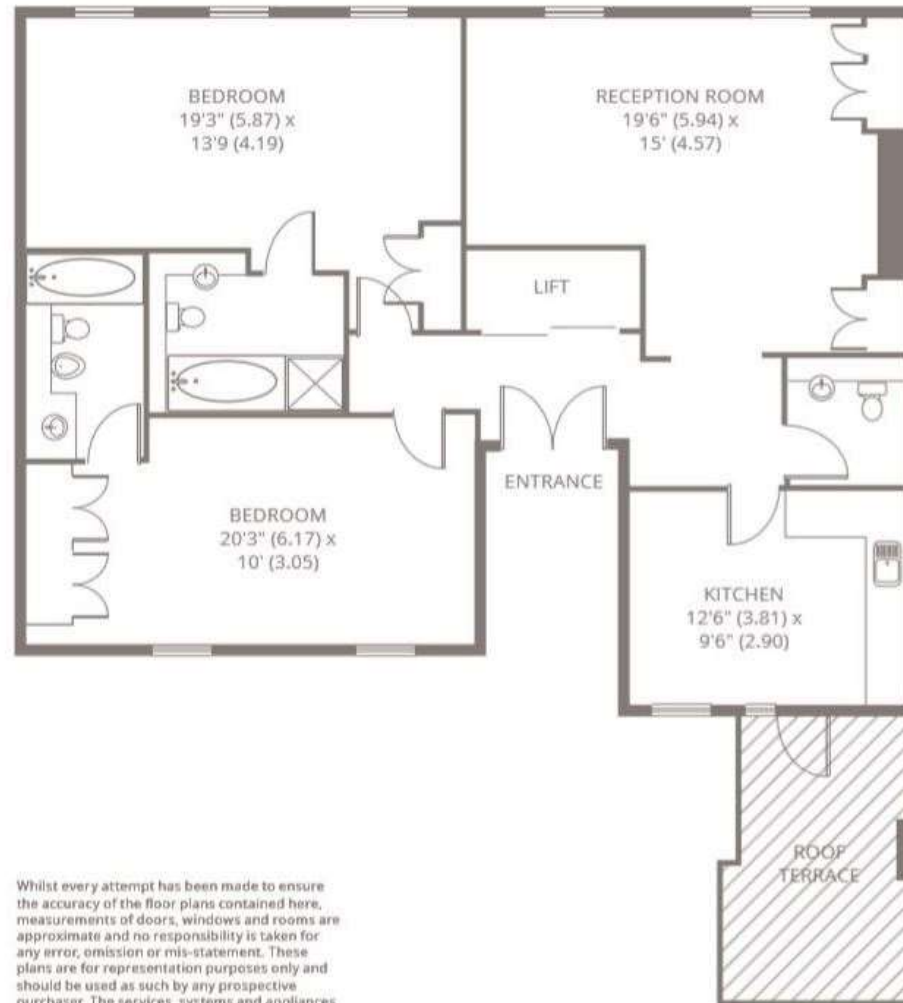

# Presentation

2-bed Penthouse - 1150ft<sup>2</sup> / 106m<sup>2</sup>

SMALL  
LUXURY  
HOTELS  
OF THE WORLD

*Independently minded*

# FLEMINGS

MAYFAIR

Whilst every attempt has been made to ensure the accuracy of the floor plans contained here, measurements of doors, windows and rooms are approximate and no responsibility is taken for any error, omission or mis-statement. These plans are for representation purposes only and should be used as such by any prospective purchaser. The services, systems and appliances listed in this specification have not been tested and no guarantee as to their operating ability or their efficiency can be given.