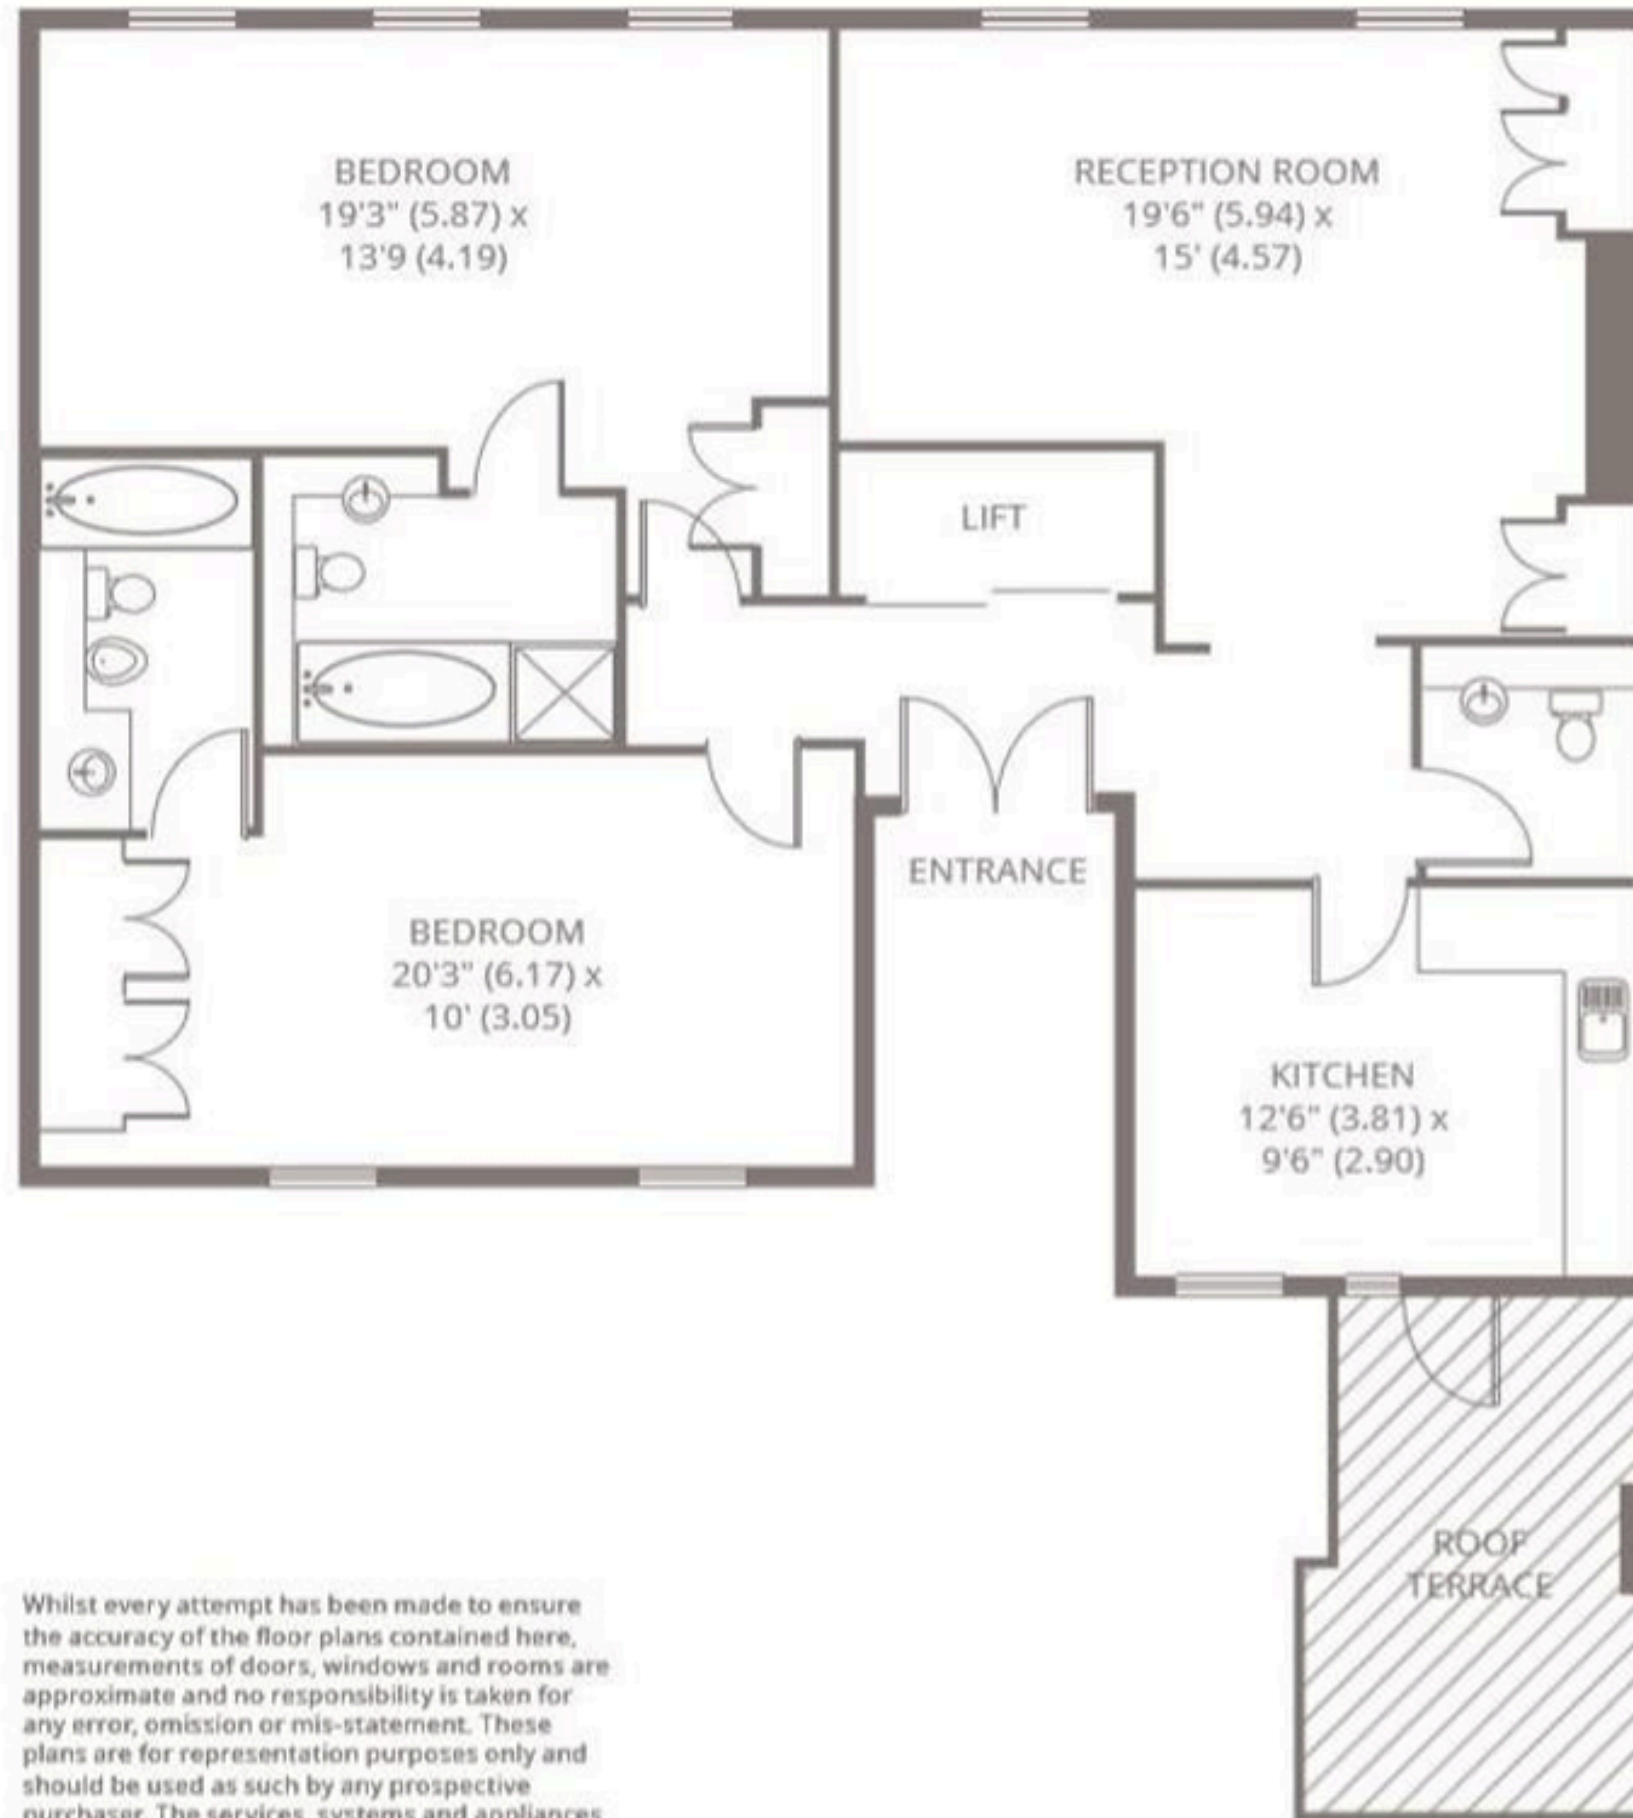

FLEMINGS

MAYFAIR

Presentation

The Penthouse - 1,056ft² / 98m²

Independently minded

f

f

f

f

f

f

f

Whilst every attempt has been made to ensure the accuracy of the floor plans contained here, measurements of doors, windows and rooms are approximate and no responsibility is taken for any error, omission or mis-statement. These plans are for representation purposes only and should be used as such by any prospective purchaser. The services, systems and appliances listed in this specification have not been tested and no guarantee as to their operating ability or their efficiency can be given.